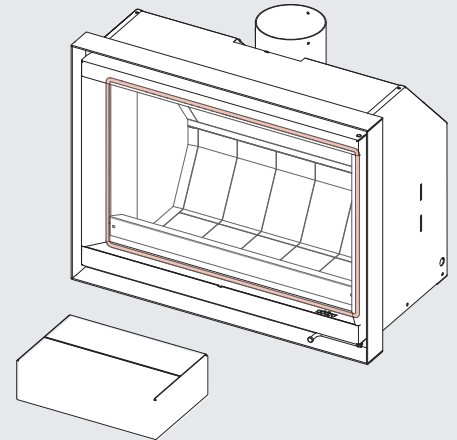

Le kit inclus :
2x joint vertical
2x joint horizontal

Included in the kit :
2x vertical gasket
2x horizontal gasket

EMPLACEMENT

PORTE

LOCATION

DOOR

66x50

76x55

76x60

Information

	66x50	76x55	76x60
Code	PW1400500005	PW1400500006	PW1400500007
Quantité Quantity	1	1	1
Dimension A	21 1/2"	25 3/8"	25 3/8"
Dimension B	13"	15"	17"
Couleur Color	○ White Blanc	○ White Blanc	○ White Blanc
Poids Weight	<1 lb	<1 lb	<1 lb