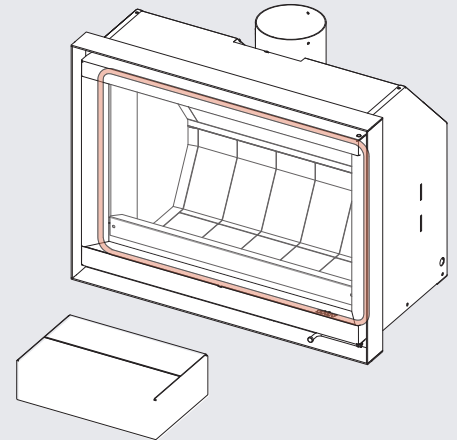

EMPLACEMENT

PORTE

LOCATION

DOOR

66x50

76x55

76x60

Information

	66x50	76x55	76x60
Code	PW1400459800	PW1400509700	PW1400511000
Quantité Quantity	1	1	1
Dimension A	23 7/16"	27 3/8"	27 3/8"
Dimension B	14 7/8"	16 7/8"	18 3/4"
Longueur Length	67 3/4"	84 3/8"	88 3/8"
Couleur Color	● Grey Gris	● Grey Gris	● Grey Gris
Poids Weight	<1 lb	<1 lb	<1 lb