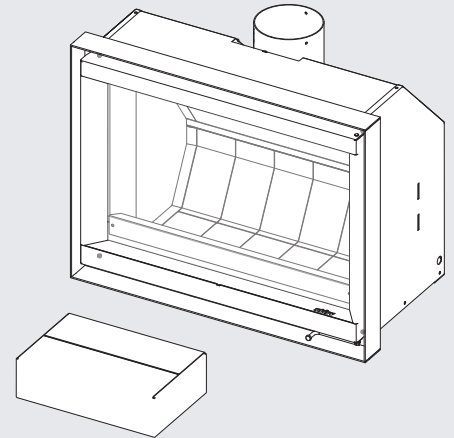

Vis tête ronde
Round-headed screw
M5 x 6mm

EMPLACEMENT

CADRES

LOCATION

FRAMES

66x50

76x55

76x60

Information

	66x50	76x55	76x60
Code	PW1499700029	PW1499700029	PW1499700029
Quantité Quantity	1	1	1
Couleur Color	● Black oxide	● Black oxide	● Black oxide
Poids Weight	<1 lb	<1 lb	<1 lb

Pour commander | To order :