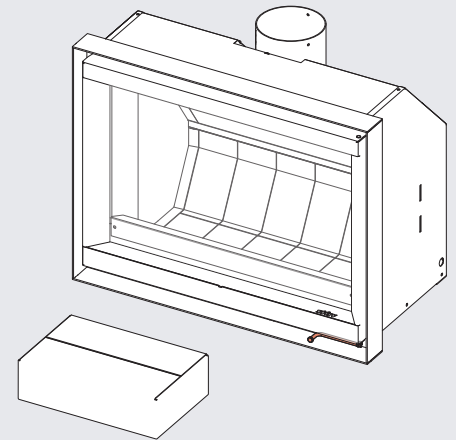

EMPLACEMENT

PORTE

LOCATION

DOOR

Le kit inclus :

- 1x poignée
- 1x bouton
- 1x rondelle dentelée M6
- 1x vis tête ronde M6 x 10mm

Included in the kit :

- 1x handle
- 1x knob
- 1x serrated washer
- 1x round-headed screw M6 x 10mm

66x50

76x55

76x60

Information

	66x50	76x55	76x60
Code	PW1499776300	PW1499776300	PW1499776300
Quantité Quantity	1	1	1
Couleur Color	● Black Noir	● Black Noir	● Black Noir
Poids Weight	<1 lb	<1 lb	<1 lb

Pour commander | To order :