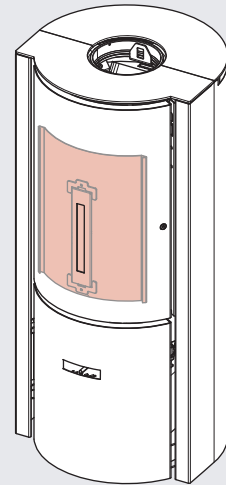

Le kit inclus :

- 1x bouclier thermique
- 1x joint
- 2x vis tête hexagonale

Included in the kit :

- 1x thermal shield
- 1x gasket
- 2x hex-headed screw

EMPLACEMENT

PORTE

LOCATION

DOOR

30-compact

30-compact H

Information

	30-compact	30-compact H
Code	PW1499713300	PW1499713300
Quantité Quantity	1	1
Couleur Color	● Inox SST	● Inox SST
Poids Weight	3.5 lb	3.5 lb

Pour commander | To order :