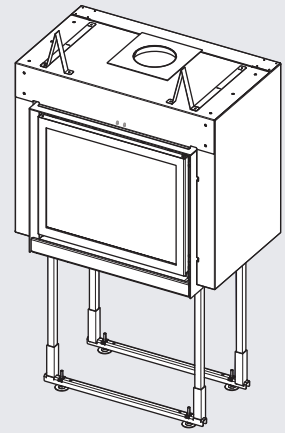

Le kit inclus :

2x vis tête hex M5 x 12 mm
4x vis tête bombée M4 x 8 mm

Included in the kit :

2x hex head screw M5 x 12 mm
4x rounded head screw M4 x 8 mm

EMPLACEMENT

CADRE FIN

LOCATION

THIN EDGE FRAME

16-58

16-68

16-78

Information

	16-58	16-68	16-78
Code	PW1499700005	PW1499700005	PW1499700005
Quantité Quantity	1 kit	1 kit	1 kit
Couleur Color	● Black oxide	● Black oxide	● Black oxide
Poids Weight	0.1 lb	0.1 lb	0.1 lb