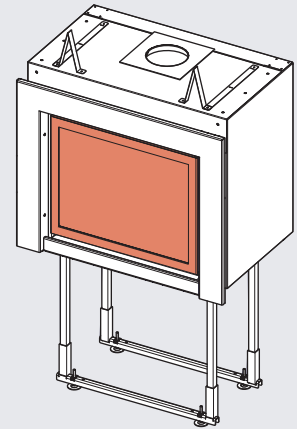

Le kit inclus :

- 1x cadre de porte
- 1x joint de porte
- 1x ressort de fermeture de porte
- 1x axe de fermeture
- 1x vitre et joints
- 8x serre-joints

Included in the kit :

- 1x door frame
- 1x door gasket
- 1x door latch spring
- 1x door latching kit
- 1x window and gaskets
- 8x clamps

EMPLACEMENT

PORTE

LOCATION

DOOR

16-58

16-68

16-78

Information

| Code | PW1400804000 | PW1400804100 | PW1400804200 |
|---------------------|--------------|--------------|--------------|
| Quantité Quantity | 1 | 1 | 1 |
| Dimension A | 20 1/2" | 24 7/16" | 28 3/8" |
| Couleur Color | ● StûvGrey | ● StûvGrey | ● StûvGrey |
| Poids Weight | 14 lb | 15 lb | 16 lb |