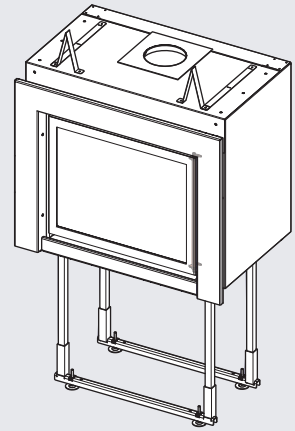

EMPLACEMENT

PORTE

LOCATION

DOOR

16-58

16-68

16-78

Information

Information	16-58	16-68	16-78
Code	PW1499717000	PW1499717000	PW1499717000
Quantité Quantity	1 kit	1 kit	1 kit
Dimension A	20 1/2"	24 7/16"	28 3/8"
Matériau Material	● Inox SST	● Inox SST	● Inox SST
Poids Weight	1.1 lb	1.1 lb	1.1 lb