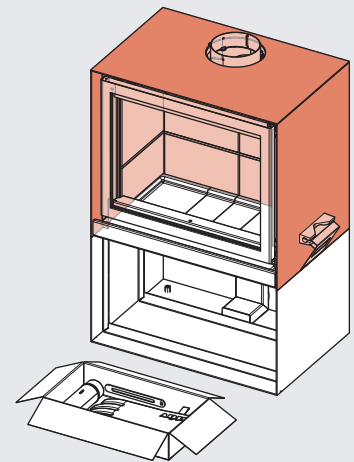

Stûv 16

Capot cube - Fiche technique

Cube shell - Technical sheet

EMPLACEMENT

STÛV 16-CUBE & H

LOCATION

STÛV 16-CUBE & H

Le kit inclus :

- 1x capot cube
- 2x poignée de transport cube
- 1x fixation de capot cube

Included in the kit :

- 1x cube shell
- 2x cube handle
- 1x cube shell lock set

16-58

16-68

16-78

Information

Information	16-58	16-68	16-78
Code	PW1499723101	PW1499725501	PW1499727901
Quantité Quantity	1	1	1
Dimension A	22 ⁷ / ₈ "	26 ³ / ₄ "	30 ³ / ₄ "
Couleur Color	● StûvGrey	● StûvGrey	● StûvGrey
Poids Weight	80 lb	86 lb	92 lb