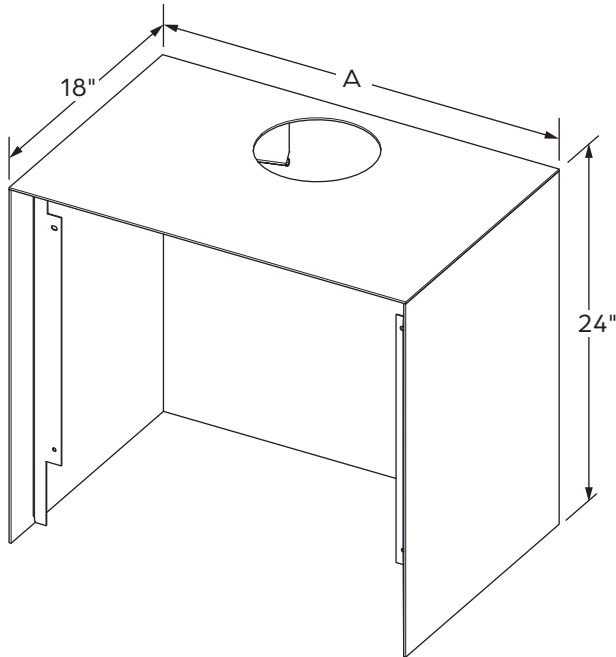

Stûv 16

Capot cube - Fiche technique

Cube shell - Technical sheet

EMPLACEMENT

STÛV 16-CUBE & H

LOCATION

STÛV 16-CUBE & H

Le kit inclus :

- 1x capot cube
- 2x poignée de transport cube
- 1x fixation de capot cube

Included in the kit :

- 1x cube shell
- 2x cube handle
- 1x cube shell lock set

16-58

16-68

16-78

Information

Information	16-58	16-68	16-78
Code	PW1499723101	PW1499725501	PW1499727901
Quantité Quantity	1	1	1
Dimension A	22 ⁷ / ₈ "	26 ³ / ₄ "	30 ³ / ₄ "
Couleur Color	● StûvGrey	● StûvGrey	● StûvGrey
Poids Weight	80 lb	86 lb	92 lb