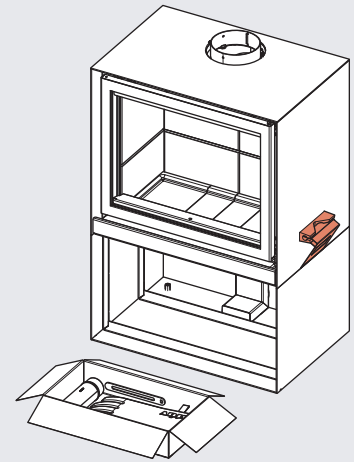

EMPLACEMENT

STÛV 16-CUBE & H

LOCATION

STÛV 16-CUBE & H

Le kit inclus :

2x poignée de transport cube

Included in the kit :

2x cube handles

16-58

16-68

16-78

Information

	16-58	16-68	16-78
Code	PW3100115901	PW3100115901	PW3100115901
Quantité Quantity	1 kit	1 kit	1 kit
Couleur Color	Inox SST	Inox SST	Inox SST
Poids Weight	0.5 lb	0.5 lb	0.5 lb

Pour commander | To order :