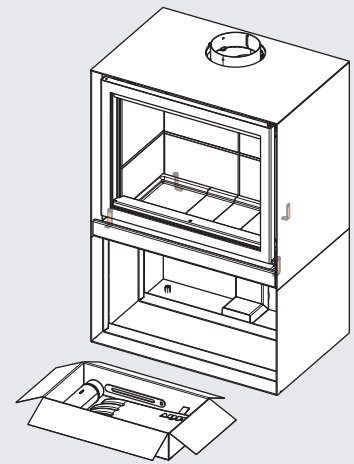

EMPLACEMENT

STÛV 16-CUBE & H

LOCATION

STÛV 16-CUBE & H

Le kit inclus :

4x pattes de liaison
8x vis tête hexagonale M5 x 12mm
4x écrou dentelé M5

Included in the kit :

4x connecting lugs
8x hex head screw M5 x 12mm
4x serrated nut M5

16-58

16-68

16-78

Information

	16-58	16-68	16-78
Code	PW1499720501	PW1499720501	PW1499720501
Quantité Quantity	1	1	1
Couleur Color	● StûvGrey	● StûvGrey	● StûvGrey
Poids Weight	0.3 lb	0.3 lb	0.3 lb

Pour commander | To order :