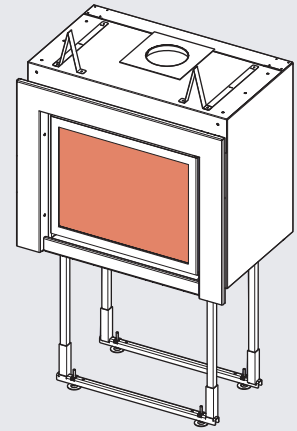

**Le kit inclus :**  
2x joints  
1x vitre

**Included in the kit :**  
2x gaskets  
1x glass

### EMPLACEMENT

PORTE

### LOCATION

DOOR

16-58

16-68

16-78

**Information**

	16-58	16-68	16-78
Code	PW1400601400	PW1400601500	PW1400601600
Quantité   Quantity	1 kit	1 kit	1 kit
Dimension A	18 3/8"	22 5/16"	26 1/4"
Poids   Weight	6.1 lb	6.7 lb	7.4 lb